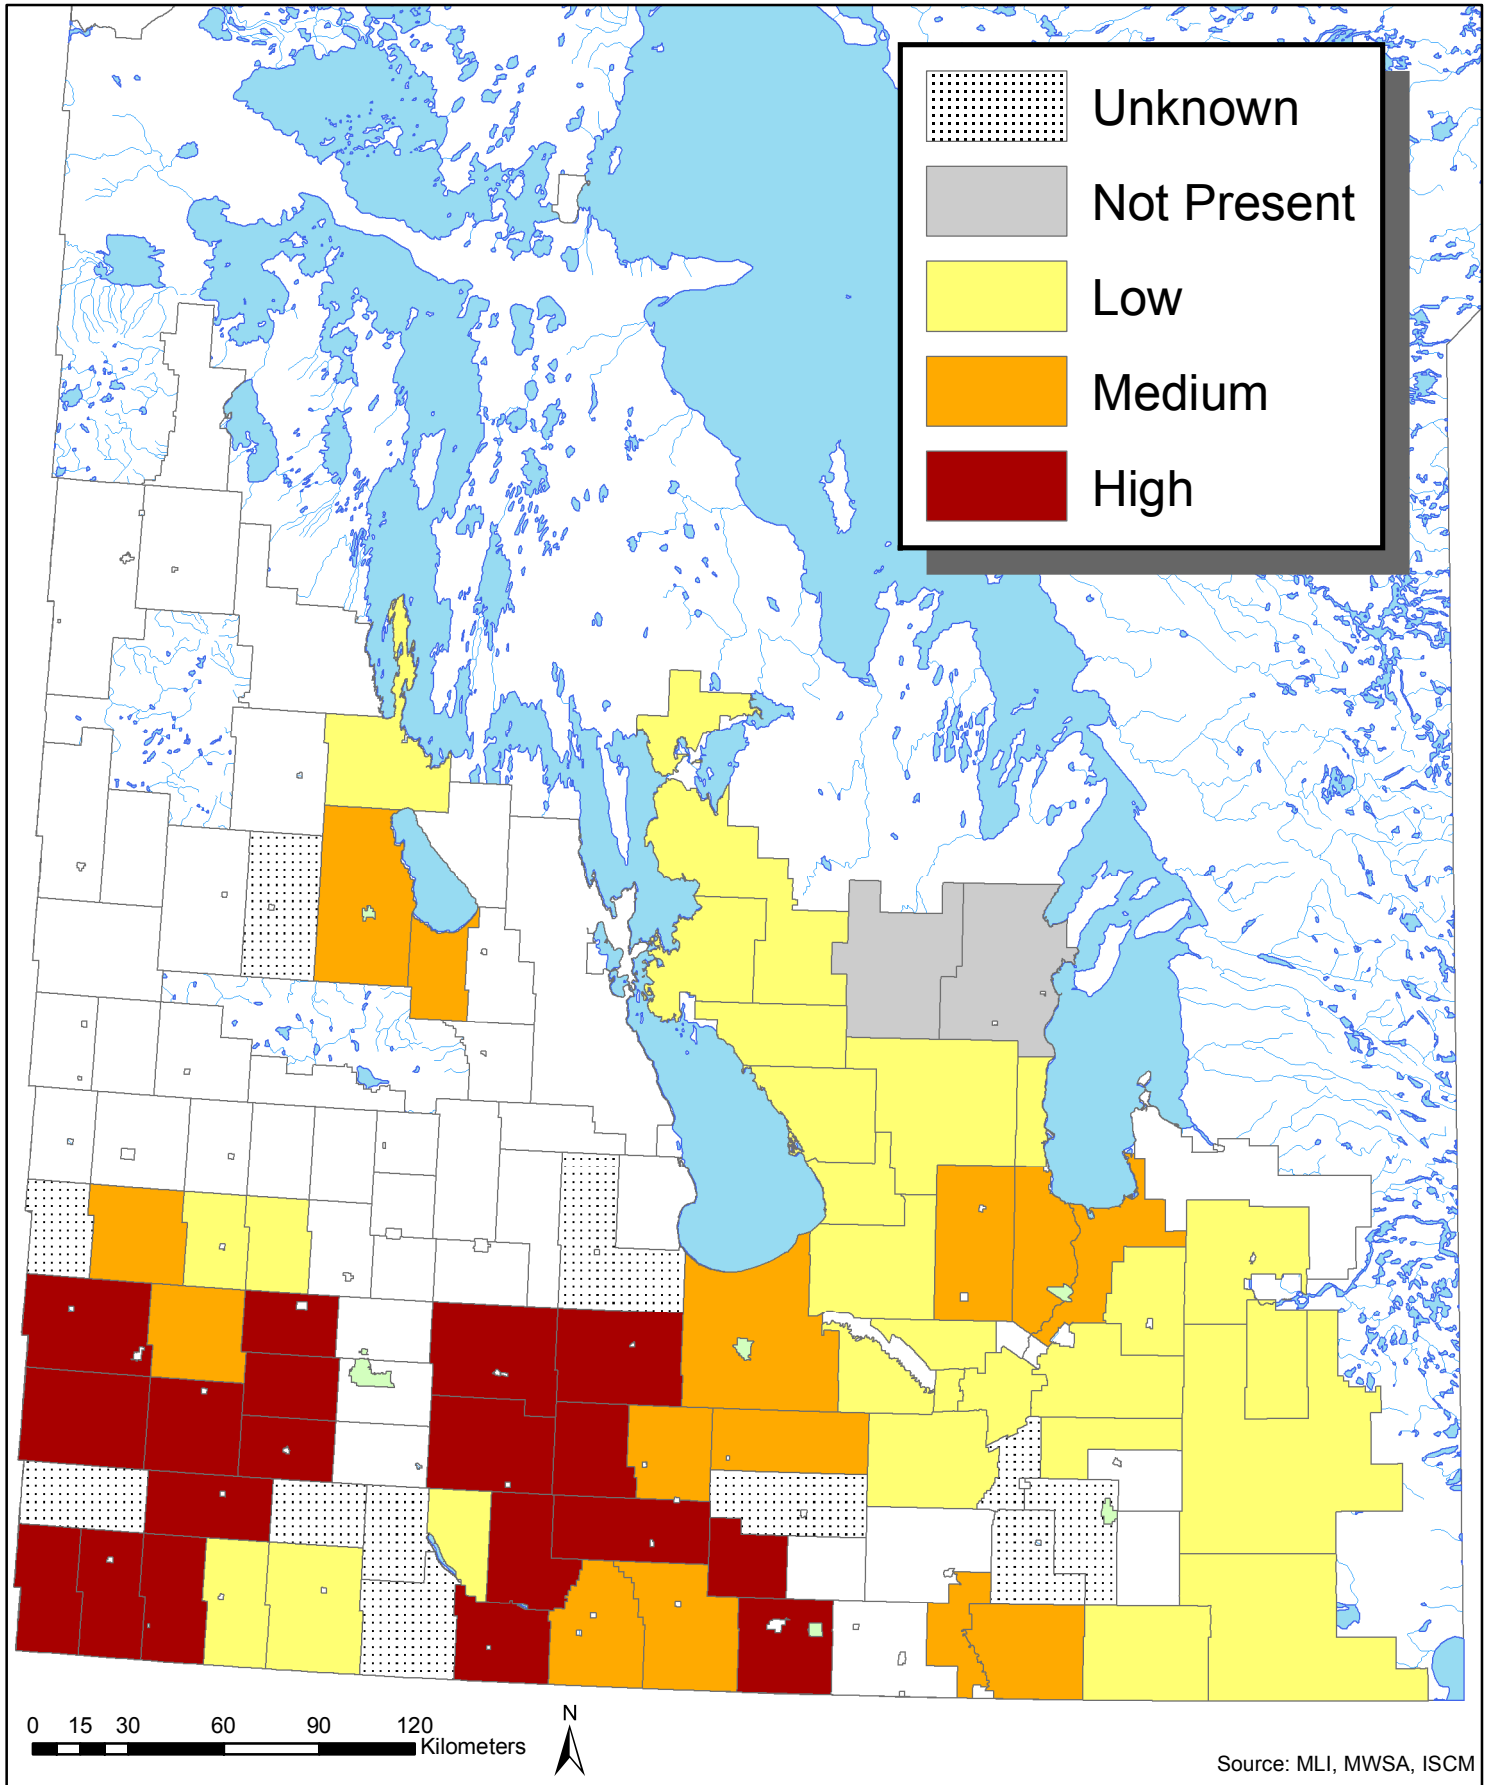

Leafy Spurge (*Euphorbia esula*) Infestation in Manitoba Municipalities in 2010

Invasive Species Council of Manitoba
www.invasivespeciesmanitoba.com
(204) 232-6021